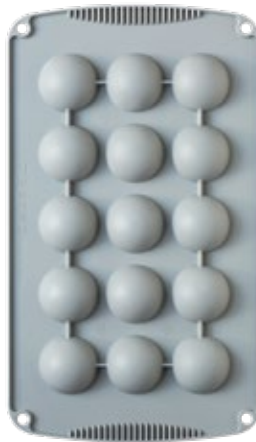

DECORFLEX®

Flexible, high-quality silicone molds, made of 100% non-stick Platinum silicone*, the best silicone suitable for food contact that does not alter the flavour of food.

DECOR FLEX®
MODELLI BREVETTATI
PATENTED DESIGN

BPA FREE

* Il migliore silicone idoneo al contatto alimentare
 *The best food safe silicone quality

Guarda il Video
Watch the video

Guarda il Video
Watch the video

9260430

Mezza Sfera / Hemisphere
 cm 30 x 17 x h 3
 28 Cav. - Dim. Cav. cm ø 3 x h 1,5