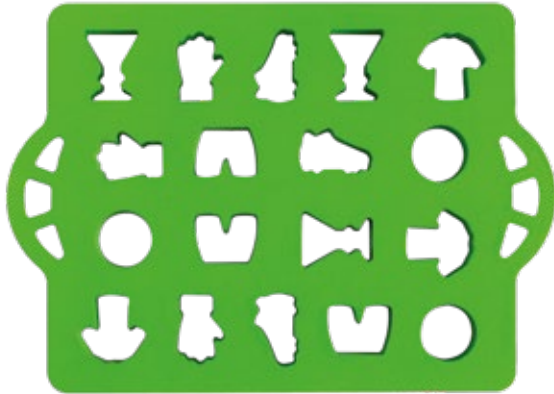

CUPCOOKIES CUTTERS

A multi-shape plastic cutter with practical side handles to make many small thematic cookies. They are perfect for dipping into the milk to make breakfast even sweeter.

**MODELLI
BREVETTATI
PATENTED
DESIGN**

Lavabili in lavastoviglie
Dishwasher safe

Guarda il video
Watch the video

Guarda il video
Watch the video

18 MINI BISCOTTI CON UN SOLO TAGLIO

18 MINI COOKIES WITH A SINGLE CUT

Placca Tagliapasta - Cutter: cm 21 x 14,7 x h 1,7
Sagome - Shapes: da - From cm 1,8 a - to 3 x 2,8 x h 1,2