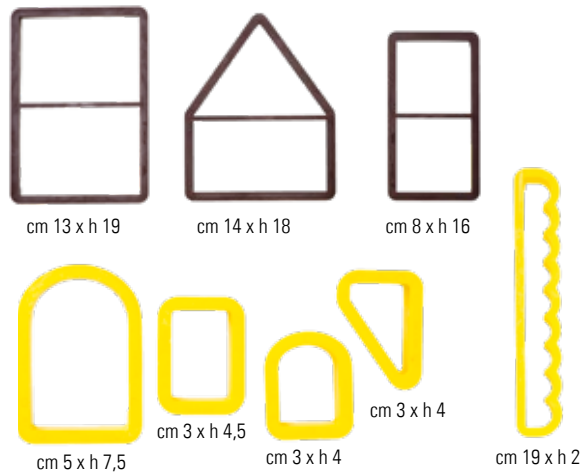

TAGLIAPASTA IN PLASTICA CASETTA DELLE FIABE

Il set permette di realizzare la classica casetta.
Con brochure illustrativa all'interno.

FAIRY TALE HOUSE PLASTIC CUTTERS

With this set you can make the classic gingerbread house.
Instruction brochure inside the package.

Lavabili in lavastoviglie
Dishwasher safe

Guarda il video
Watch the video

0255162

Casetta Assemblata
Assembled House
cm 22 x 18 x h 19
8 pz/pcs