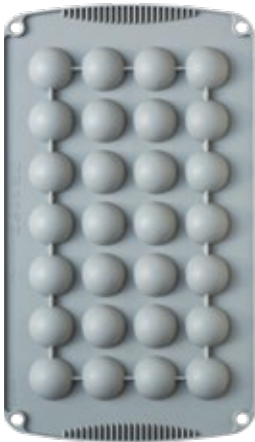

DECORFLEX®

Flexible, high-quality silicone molds, made of 100% non-stick Platinum silicone*, the best silicone suitable for food contact that does not alter the flavour of food.

DECOR FLEX®
MODELLI BREVETTATI
PATENTED DESIGN

BPA FREE

* Il migliore silicone idoneo al contatto alimentare
 *The best food safe silicone quality

Guarda il Video
Watch the video

Guarda il Video
Watch the video

9260430

Mezza Sfera / Hemisphere
 cm 30 x 17 x h 3
 28 Cav. - Dim. Cav. cm ø 3 x h 1,5