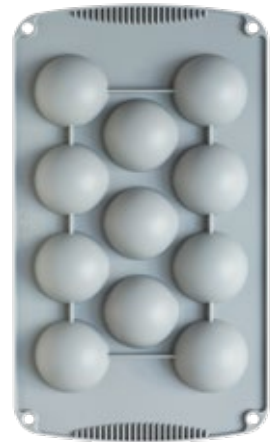

9260432

Mezza Sfera / Hemisphere
cm 30 x 17 x h 3
11 Cav. - Dim. Cav. cm ø 5 x h 2,5