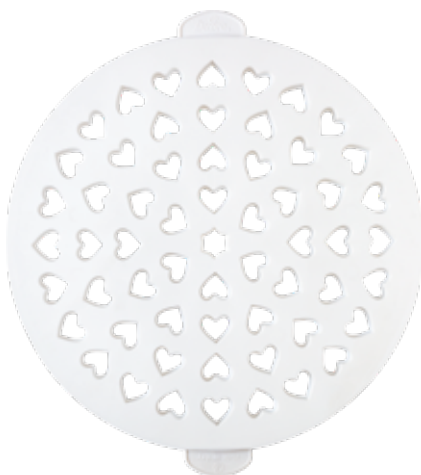

0215801

Cuori / Heart
cm ø 30