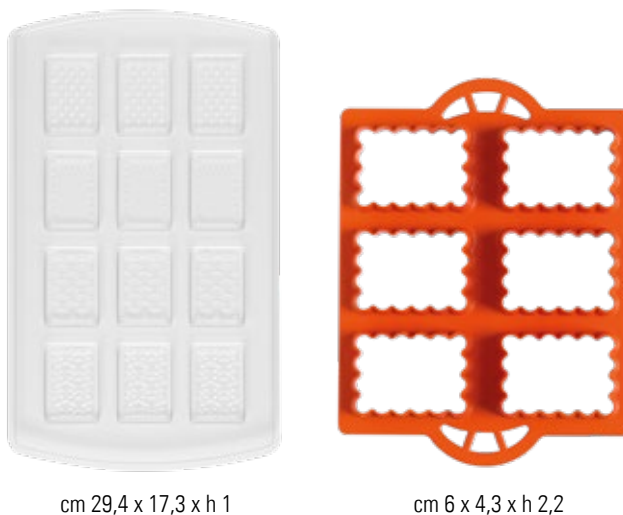

CIOCCOOKIES CLASSIC

The perfect set to make cookies with a personalized chocolate top quickly and easily. The set consists of a fluted cutter with practical side handles to make the cookie base and a thermoformed mold for themed chocolate shapes.

0255156
CiocCookies
Classic
2 pz/pcs